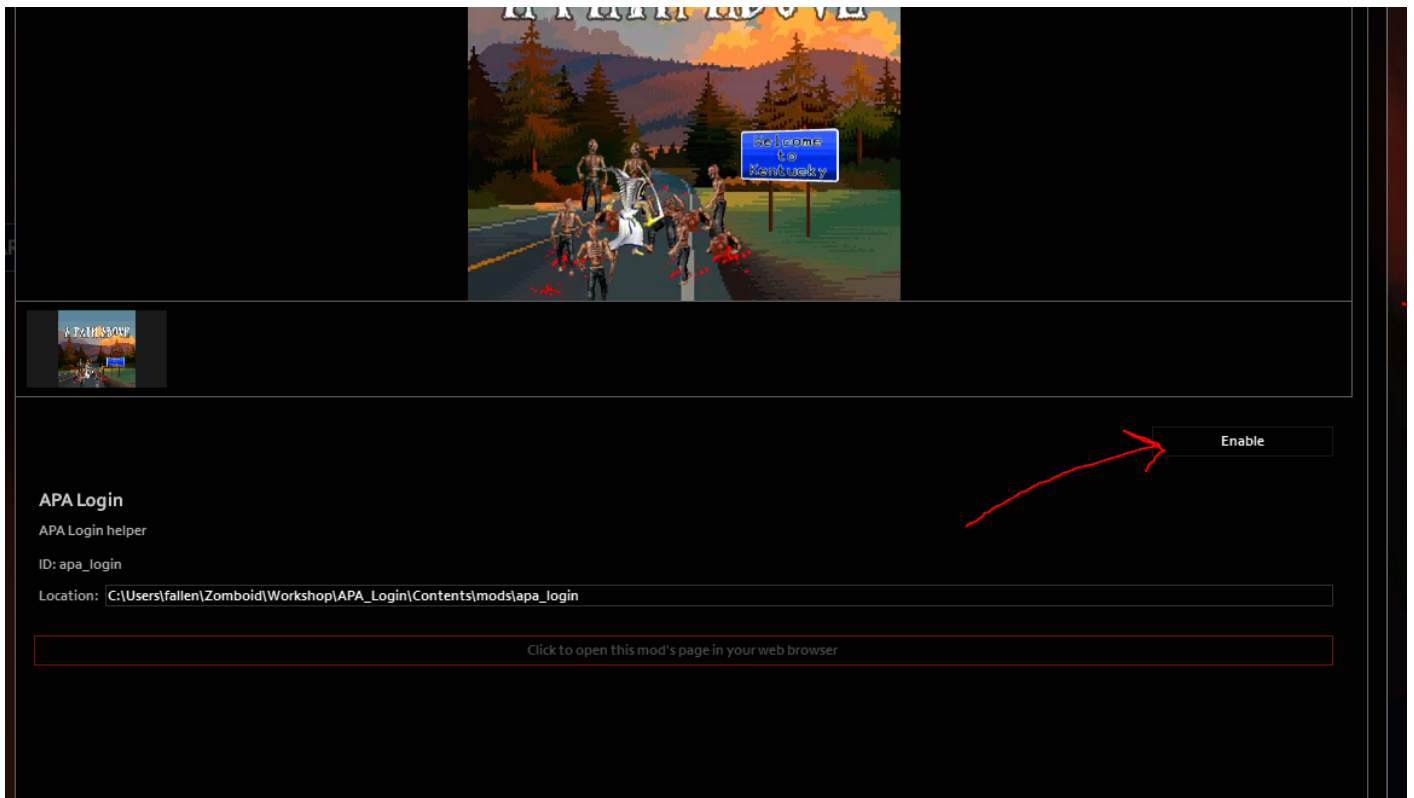

APA Login Mod

You can download [the mod here](#)

First open the game and then click mods on the main menu!

Click ok on the pop up and then scroll down till you find **APA Login** then click Enable.

Once enabled, click back, the game will load, and then you should see the new option to Join APA!

Once you click Join APA you'll be presented with a login screen, don't touch the Server Password.

You are about to connect to:
172.240.18.197 : 16261

SCENARIOS

Server Password:

Account Username:

Lieutenant Apollo