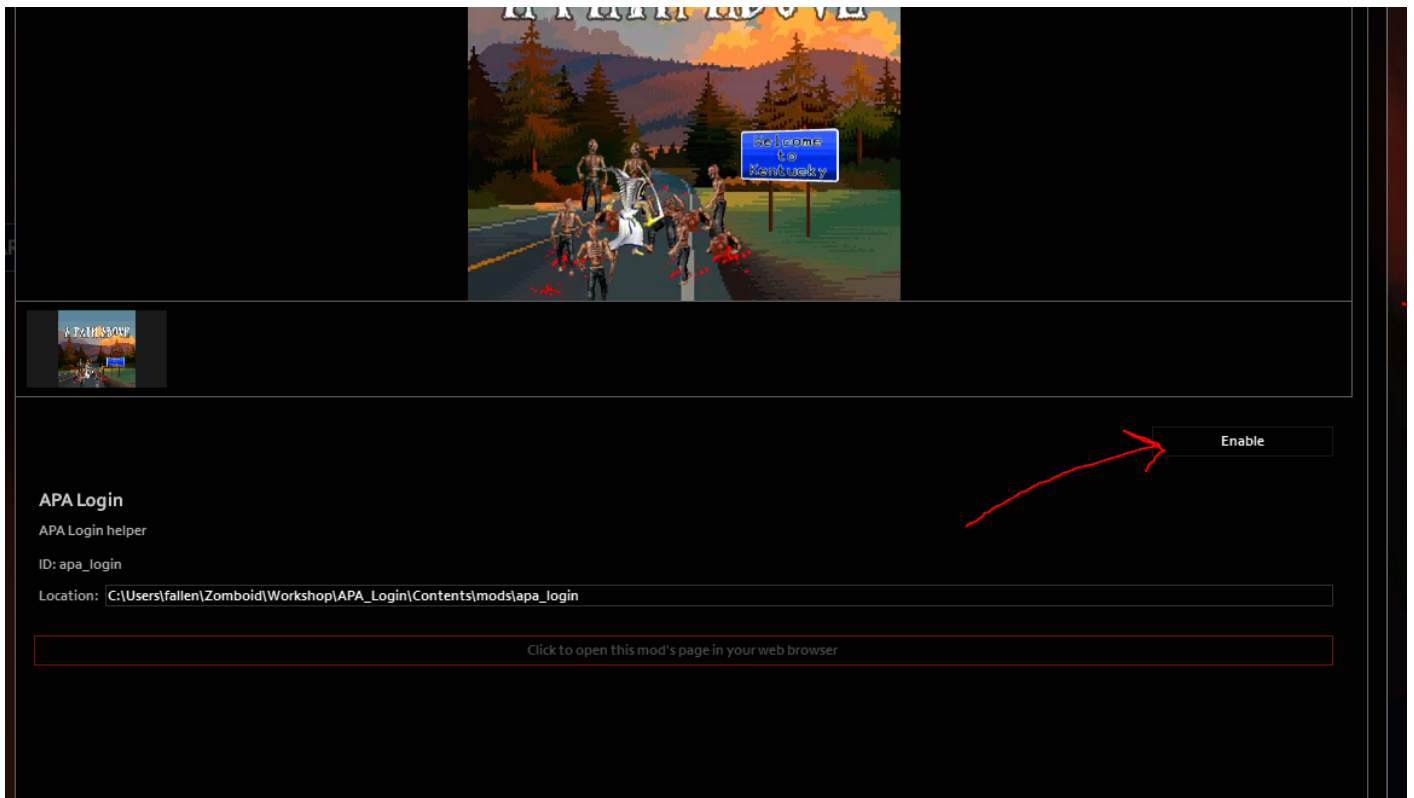

# APA Login Mod

You can download [the mod here](#)

First open the game and then click mods on the main menu!

Click ok on the pop up and then scroll down till you find **APA Login** then click Enable.

Once enabled, click back, the game will load, and then you should see the new option to Join APA!

Once you click Join APA you'll be presented with a login screen, don't touch the Server Password.

You are about to connect to:  
172.240.18.197 : 16261